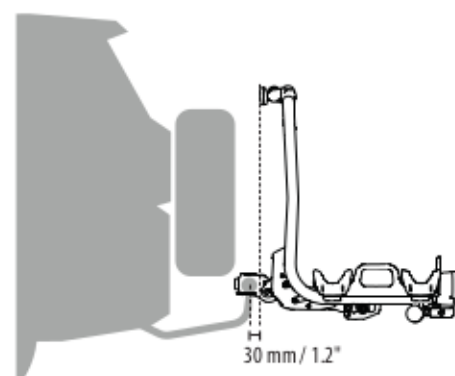

TECHNICAL DETAILS

	Orbit 2 / Orbit 2 Led	Orbit 3 / Orbit 3 Led
Codice articolo Product code	Orbit 2: 000147500000 Orbit 2 Led: 000168300000	Orbit 3: 000147600000 Orbit 3 Led: 000168000000
Peso prodotto Product weight	14,4 kg 31.7 lb	18 kg 39.7 lb
Materiale Material	Acciaio Steel	Acciaio Steel
Portata massima Max Load	70kg 154lb	70kg 154lb
Antifurto portabici Anti-theft for the bike rack	✓	✓
Antifurto bici Anti-theft for the bike	Optional: Kit 000026400000 (1pcs) Kit 000119300000 (2pcs)	Optional: Kit 000026400000 (1pcs) Kit 000174900000 (3pcs)
Bici max Max bikes	x2	x3
Compatibilità E-bike E-bikes compatible	✓	✓
Compatibilità Fat bike Fat bikes compatible	✓	✓

Compatibilità bici / Bike compatibility

Dimensione telaio Bike frame size	min: 23 mm / 1" max: 75 mm / 3"
	min: 30 x 50 mm / 1.2 x 2" max: 50 x 75 mm / 2 x 3"
Dimensione ruota Wheel size	Min 18" Max 29"
Larghezza ruota max Wheel width max	80 mm 3.1"
Interasse max Max wheelbase	1310 mm 51.6"

Orbit 2 / Orbit 2 Led / Orbit 3 / Orbit 3 Led