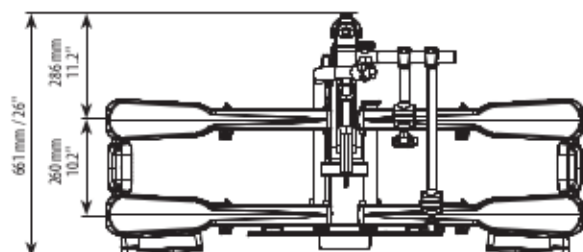

Orbit 2 / Orbit 2 Led