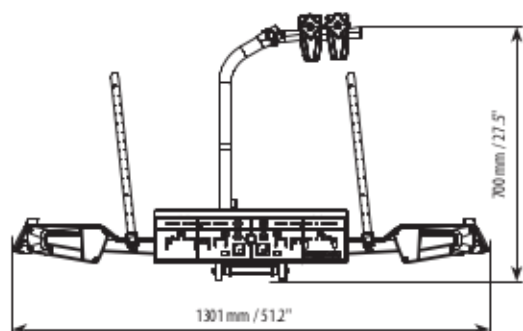

TECHNICAL DETAILS

	Orbit 2 / Orbit 2 Led	Orbit 3 / Orbit 3 Led
Codice articolo Product code	Orbit 2: 000147500000 Orbit 2 Led: 000168300000	Orbit 3: 000147600000 Orbit 3 Led: 000168000000
Peso prodotto Product weight	14,4 kg 31.7 lb	18 kg 39.7 lb
Materiale Material	Acciaio Steel	Acciaio Steel
Portata massima Max Load	70kg 154lb	70kg 154lb
Antifurto portabici Anti-theft for the bike rack	✓	✓
Antifurto bici Anti-theft for the bike	Optional: Kit 000026400000 (1pcs) Kit 000119300000 (2pcs)	Optional: Kit 000026400000 (1pcs) Kit 000174900000 (3pcs)
Bici max Max bikes	x2	x3
Compatibilità E-bike E-bikes compatible	✓	✓
Compatibilità Fat bike Fat bikes compatible	✓	✓

Compatibilità bici / Bike compatibility

Dimensione telaio Bike frame size	min: 23 mm / 1" max: 75 mm / 3"
	min: 30 x 50 mm / 1.2 x 2" max: 50 x 75 mm / 2 x 3"
Dimensione ruota Wheel size	Min 18" Max 29"
Larghezza ruota max Wheel width max	80 mm 3.1"
Interasse max Max wheelbase	1310 mm 51.6"

Orbit 2 / Orbit 2 Led / Orbit 3 / Orbit 3 Led